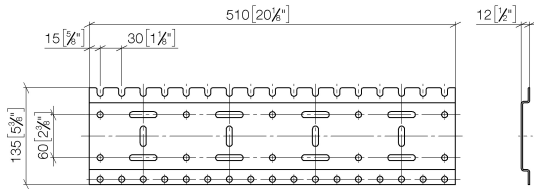

xGRID Installation track 510 mm -

12 310 970 90

- width 510mm
- height 135 mm
- depth 12 mm
- retaining screws and plugs

More information about the xGRID installation track can be found in the planning appendix to the SYMETRICS brochure.

xGRID Installation track 510 mm -

12 310 970 90

mm [inches]

xGRID Installation track 510 mm -

12 310 970 90

Spare parts list

| No. | Item Number | Name | Quantity used | Delivery time |
|-----|--------------------|------------|---------------|---------------|
| 1 | 04 30 31 024 01 90 | fixing set | 4 | 2 |