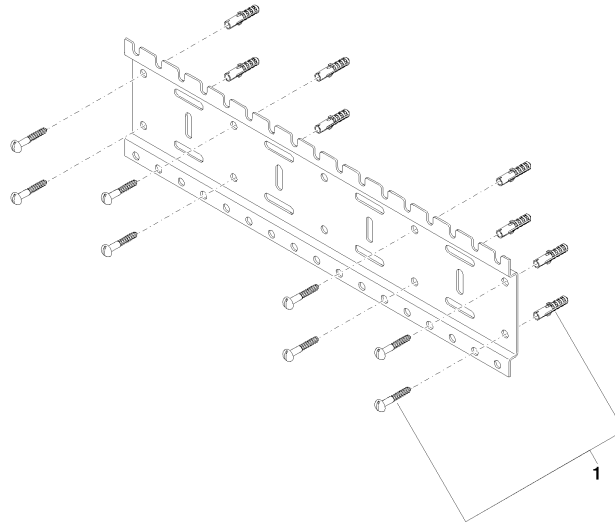

xGRID Installation track 510 mm -

12 310 970 90

- width 510mm
- height 135 mm
- depth 12 mm
- retaining screws and plugs

More information about the xGRID installation track can be found in the planning appendix to the SYMETRICS brochure.

xGRID Installation track 510 mm -

12 310 970 90

mm [inches]

xGRID Installation track 510 mm -

12 310 970 90

Spare parts list

| No. | Item Number | Name | Quantity used | Delivery time |
|-----|--------------------|------------|---------------|---------------|
| 1 | 04 30 31 024 01 90 | fixing set | 4 | 2 |